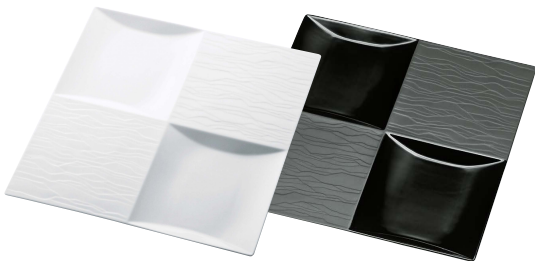

51300-5524
27cm SQUARE 4 DIVIDED TRAY
L266 • S266 • H17mm

58045-OC5524
27cm SQUARE 4 DIVIDED TRAY
L266 • S266 • H17mm
<Black Matte&Shiny>